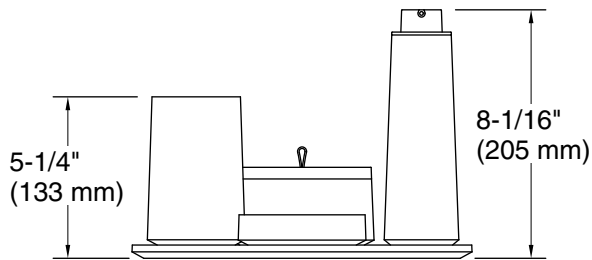

Color	Code	Description
-------	------	-------------

	HDN	Honed Dune
---	-----	------------

Technical Information

All product dimensions are nominal.

Installation Type: Freestanding

Material: Ceramic