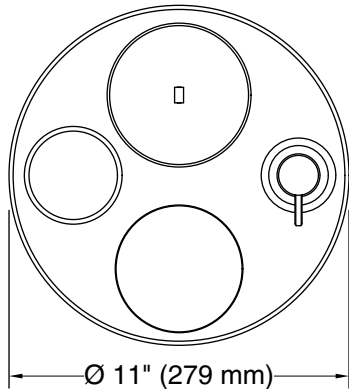

Color	Code	Description
-------	------	-------------

	HDN	Honed Dune
---	-----	------------

Technical Information

All product dimensions are nominal.

Installation Type: Freestanding

Material: Ceramic