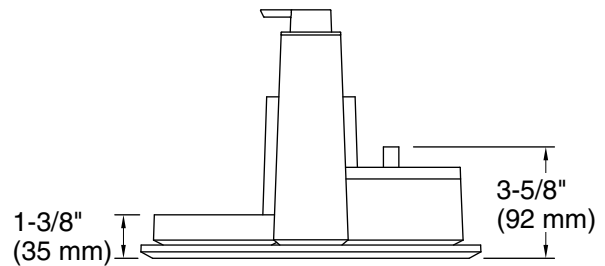

Color	Code	Description
-------	------	-------------

	HDN	Honed Dune
---	-----	------------

Technical Information

All product dimensions are nominal.

Installation Type: Freestanding

Material: Ceramic